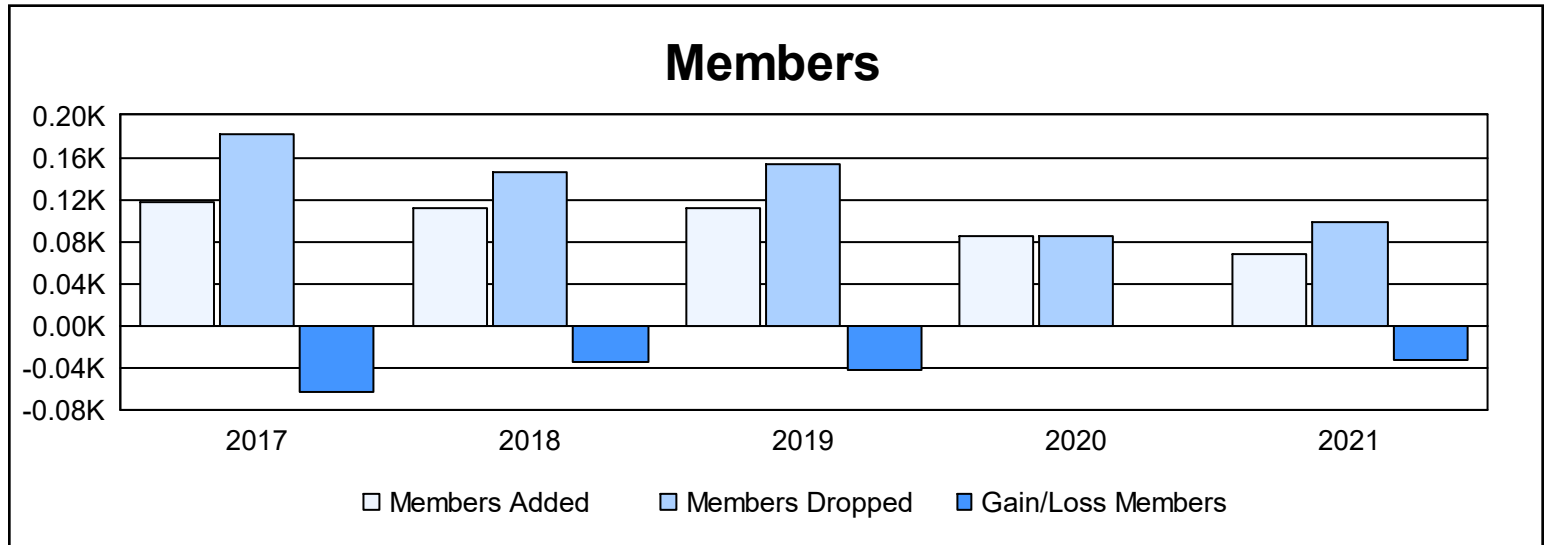

Year	New Clubs	Dropped Clubs	Gain/ Loss Clubs	New Members	Charter Members	Reinstate Members	Transfer Members	Total Member Added	Total Members Dropped	Gain/ Loss Members
2016-2017	0	2	-2	104	0	10	3	117	181	-64
2017-2018	0	1	-1	97	0	9	6	112	146	-34
2018-2019	0	1	-1	94	0	9	8	111	153	-42
2019-2020	0	1	-1	67	3	14	1	85	85	0
2020-2021	0	0	0	55	0	9	3	67	99	-32
<b>Average</b>	<b>0</b>	<b>1</b>	<b>-1</b>	<b>83</b>	<b>1</b>	<b>10</b>	<b>4</b>	<b>98</b>	<b>133</b>	<b>-34</b>

### Membership Composition June 2021 Cumulative