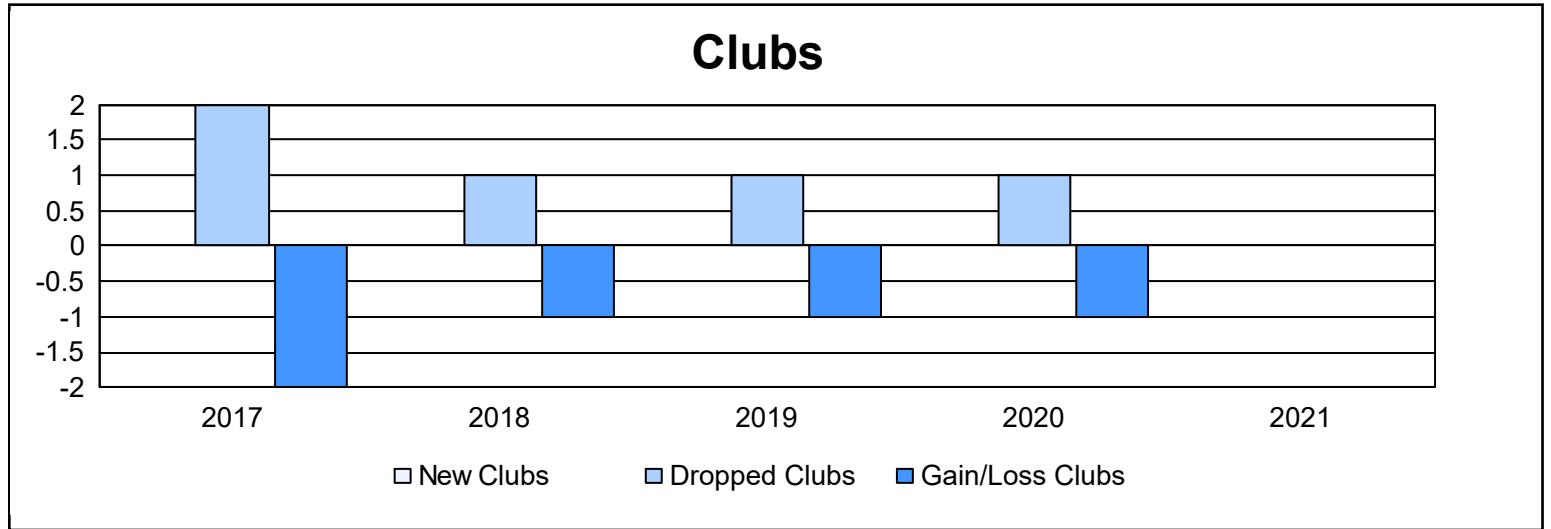

Year	New Clubs	Dropped Clubs	Gain/ Loss Clubs	New Members	Charter Members	Reinstate Members	Transfer Members	Total Member Added	Total Members Dropped	Gain/ Loss Members
2016-2017	0	2	-2	104	0	10	3	117	181	-64
2017-2018	0	1	-1	97	0	9	6	112	146	-34
2018-2019	0	1	-1	94	0	9	8	111	153	-42
2019-2020	0	1	-1	67	3	14	1	85	85	0
2020-2021	0	0	0	55	0	9	3	67	99	-32
<b>Average</b>	<b>0</b>	<b>1</b>	<b>-1</b>	<b>83</b>	<b>1</b>	<b>10</b>	<b>4</b>	<b>98</b>	<b>133</b>	<b>-34</b>

### Membership Composition June 2021 Cumulative