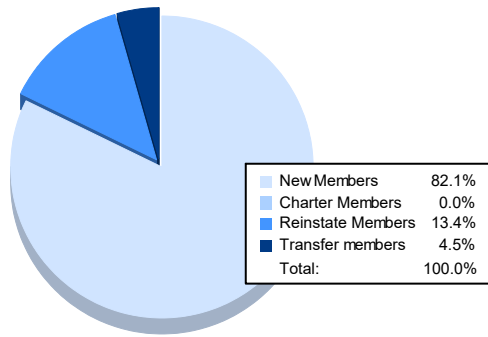

Year	New Clubs	Dropped Clubs	Gain/ Loss Clubs	New Members	Charter Members	Reinstate Members	Transfer Members	Total Member Added	Total Members Dropped	Gain/ Loss Members
2016-2017	0	2	-2	104	0	10	3	117	181	-64
2017-2018	0	1	-1	97	0	9	6	112	146	-34
2018-2019	0	1	-1	94	0	9	8	111	153	-42
2019-2020	0	1	-1	67	3	14	1	85	85	0
2020-2021	0	0	0	55	0	9	3	67	99	-32
<b>Average</b>	<b>0</b>	<b>1</b>	<b>-1</b>	<b>83</b>	<b>1</b>	<b>10</b>	<b>4</b>	<b>98</b>	<b>133</b>	<b>-34</b>

### Membership Composition June 2021 Cumulative